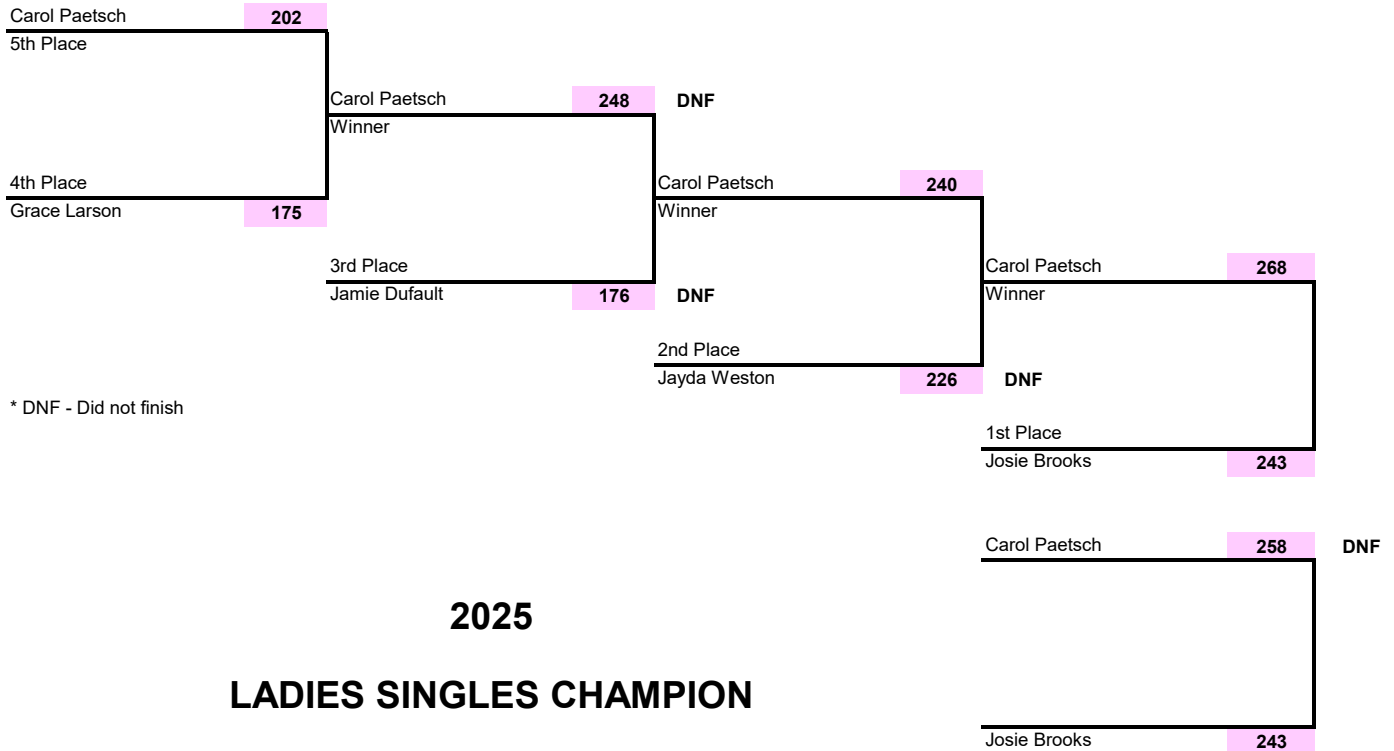

2024 - 2025 GREAT WESTERN OPEN 5 PIN BOWLING PROVINCIAL CHAMPIONSHIPS

Regina
March 27, 2025
Golden Mile Bowling Lanes

LADIES SINGLES

		#1	#2	#3	#4	#5	#6	#7	#8	#9	#10	Total	Average
REGINA	Josie Brooks	218	228	320	217	281	264	335	249	250	234	2596	259.60
SASKATOON	Jayda Weston	215	353	277	308	217	205	174	248	252	246	2495	249.50
NORTH EAST	Jamie Dufault	227	238	183	290	249	216	259	262	252	248	2424	242.40
SOUTH	Grace Larson	183	208	264	238	241	255	334	263	187	216	2389	238.90
PRINCE ALBERT	Carol Paetsch	302	234	190	288	167	239	248	244	162	314	2388	238.80
NORTH EAST	Casey Bogdan	194	233	270	310	177	280	217	218	196	264	2359	235.90
SOUTH	Kinda Peters	279	272	213	228	231	217	241	198	227	215	2321	232.10
PRINCE ALBERT	Cora White-Furi	202	235	276	156	201	248	243	267	226	225	2279	227.90
SASKATOON	Gracelyn Pizzey	228	225	236	222	327	180	230	222	190	178	2238	223.80
REGINA	Delise Pitman	254	281	214	205	193	223	212	198	220	230	2230	223.00
SOUTH	Kristen Englot	204	213	210	207	204	178	219	200	253	305	2193	219.30
REGINA	Cindy Hutchison	240	241	224	241	202	199	167	193	215	239	2161	216.10
NORTH EAST	Sharla Schrader	185	193	193	215	216	160	281	174	251	210	2078	207.80
SASKATOON	Julie Bayne	201	247	193	176	203	192	223	202	235	205	2077	207.70

* DNF - Did not finish